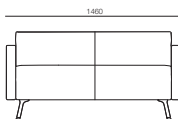

Angled - RAL 9006 (Standard)

Column - RAL 9006

Slim - Satin finish

Tapered - Satin Finish

Optional Upcharges

Two tone Upholstery

Chrome Legs (not available on slim leg)

Trannon 01