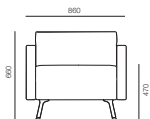

Angled - RAL 9006 (Standard)

Column - RAL 9006

Slim - Satin finish

Tapered - Satin Finish

Optional Upcharges

Two tone Upholstery

Chrome Legs (not available on slim leg)

Trannon 01