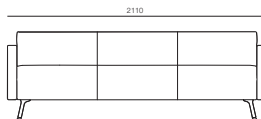

Trannon Upholstery

Standard Product Information

Frame: Plywood and hardwood frame with glued and screwed joints.

Foam: Vitafoam Reflex seat cushion with polyester fibre filled back cushions.

Legs: Steel Fabrication:

Angled - RAL 9006 (Standard)

Column - RAL 9006

Slim - Satin finish

Tapered - Satin Finish

Optional Upcharges

Two tone Upholstery

Chrome Legs (not available on slim leg)

Trannon 03